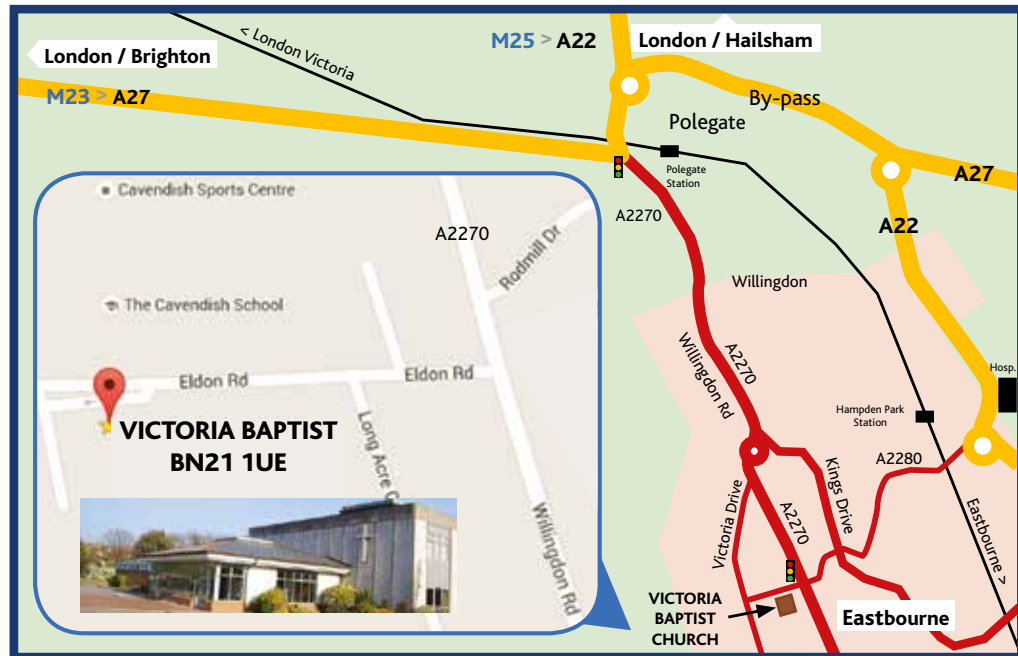

CFI UK ANNUAL CONFERENCE VENUE 2020

VICTORIA BAPTIST CHURCH, ELDON ROAD, EASTBOURNE, EAST SUSSEX BN21 1UE

Map and Directions Details online at: www.victoriabaptist.org.uk

At the junction of the A27 with the A2270 turn south, signposted to Polegate (and away from Eastbourne), drive for 1.9 miles to a roundabout. Take the second exit signposted A2270 Town Centre and drive for 1 mile. Turn right at a set of traffic lights into Eldon Road. The church is 200m along on the left, opposite Cavendish School. Free parking onsite or nearby.